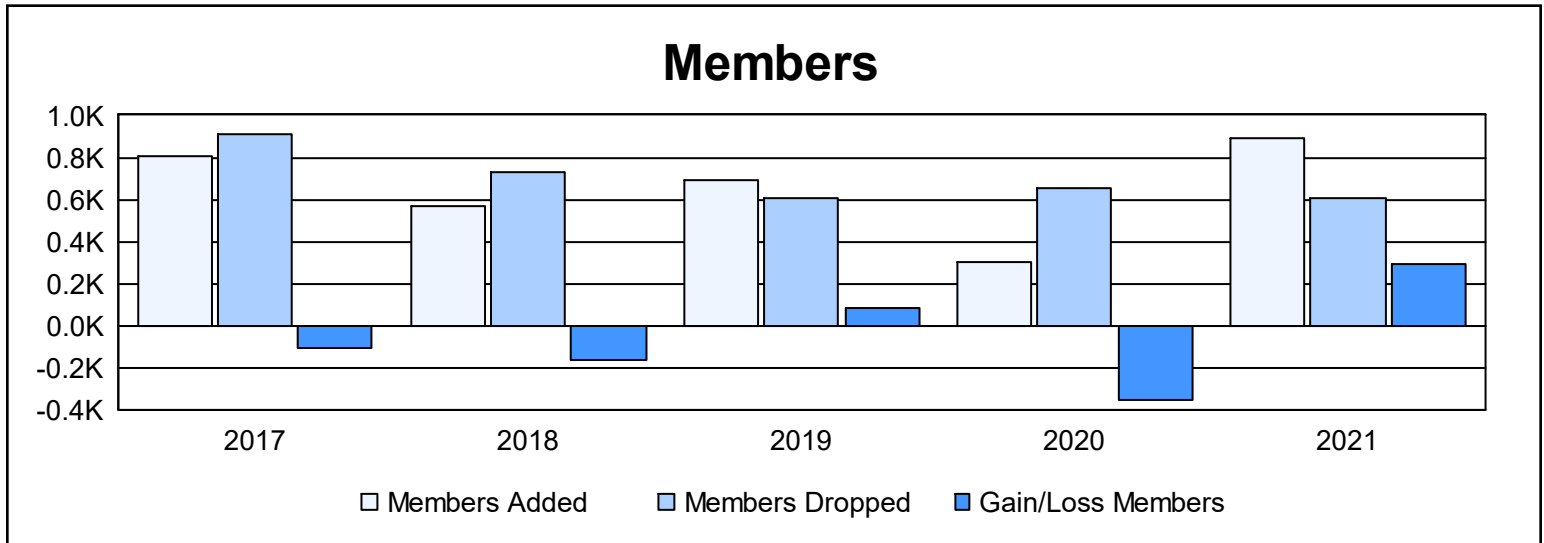

# Multiple District G

As of June 2021 Cumulative

Year	New Clubs	Dropped Clubs	Gain/ Loss Clubs	New Members	Charter Members	Reinstate Members	Transfer Members	Total Member Added	Total Members Dropped	Gain/ Loss Members
2016-2017	7	10	-3	506	209	43	51	809	913	-104
2017-2018	4	8	-4	338	149	73	6	566	733	-167
2018-2019	11	6	5	329	323	30	5	687	606	81
2019-2020	0	7	-7	215	20	62	4	301	652	-351
2020-2021	13	8	5	367	447	75	5	894	601	293
<b>Average</b>	<b>7</b>	<b>8</b>	<b>-1</b>	<b>351</b>	<b>230</b>	<b>57</b>	<b>14</b>	<b>651</b>	<b>701</b>	<b>-50</b>

### Membership Composition June 2021 Cumulative