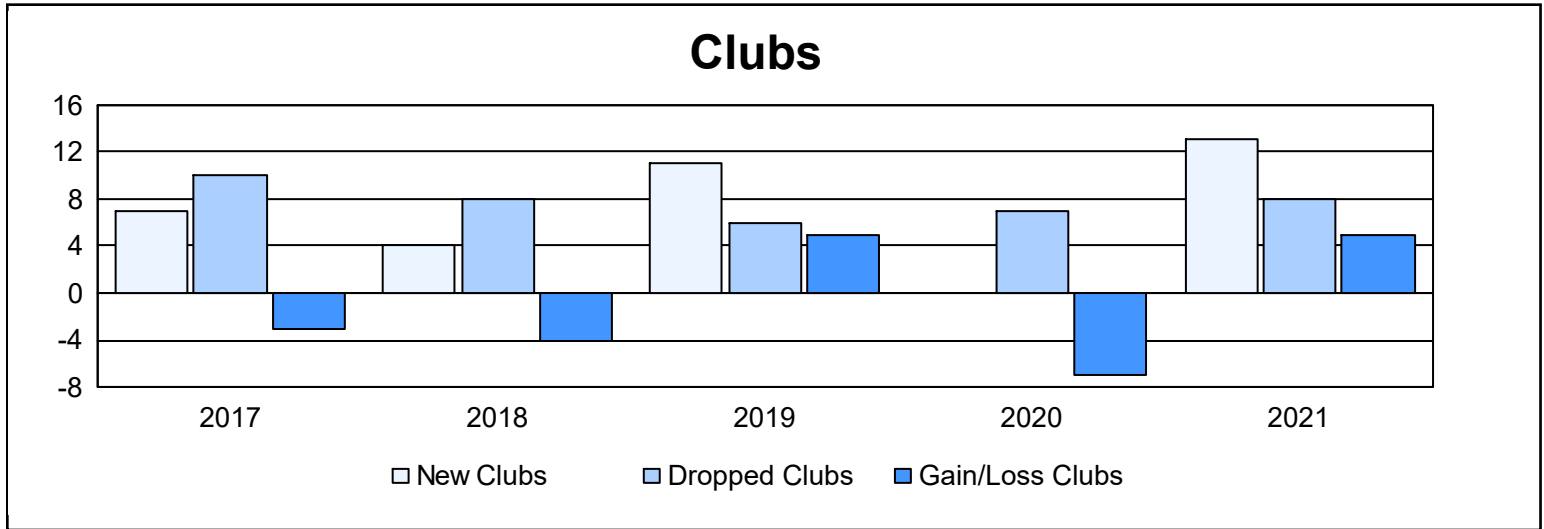

# Multiple District G

As of June 2021 Cumulative

Year	New Clubs	Dropped Clubs	Gain/ Loss Clubs	New Members	Charter Members	Reinstate Members	Transfer Members	Total Member Added	Total Members Dropped	Gain/ Loss Members
2016-2017	7	10	-3	506	209	43	51	809	913	-104
2017-2018	4	8	-4	338	149	73	6	566	733	-167
2018-2019	11	6	5	329	323	30	5	687	606	81
2019-2020	0	7	-7	215	20	62	4	301	652	-351
2020-2021	13	8	5	367	447	75	5	894	601	293
<b>Average</b>	<b>7</b>	<b>8</b>	<b>-1</b>	<b>351</b>	<b>230</b>	<b>57</b>	<b>14</b>	<b>651</b>	<b>701</b>	<b>-50</b>

### Membership Composition June 2021 Cumulative